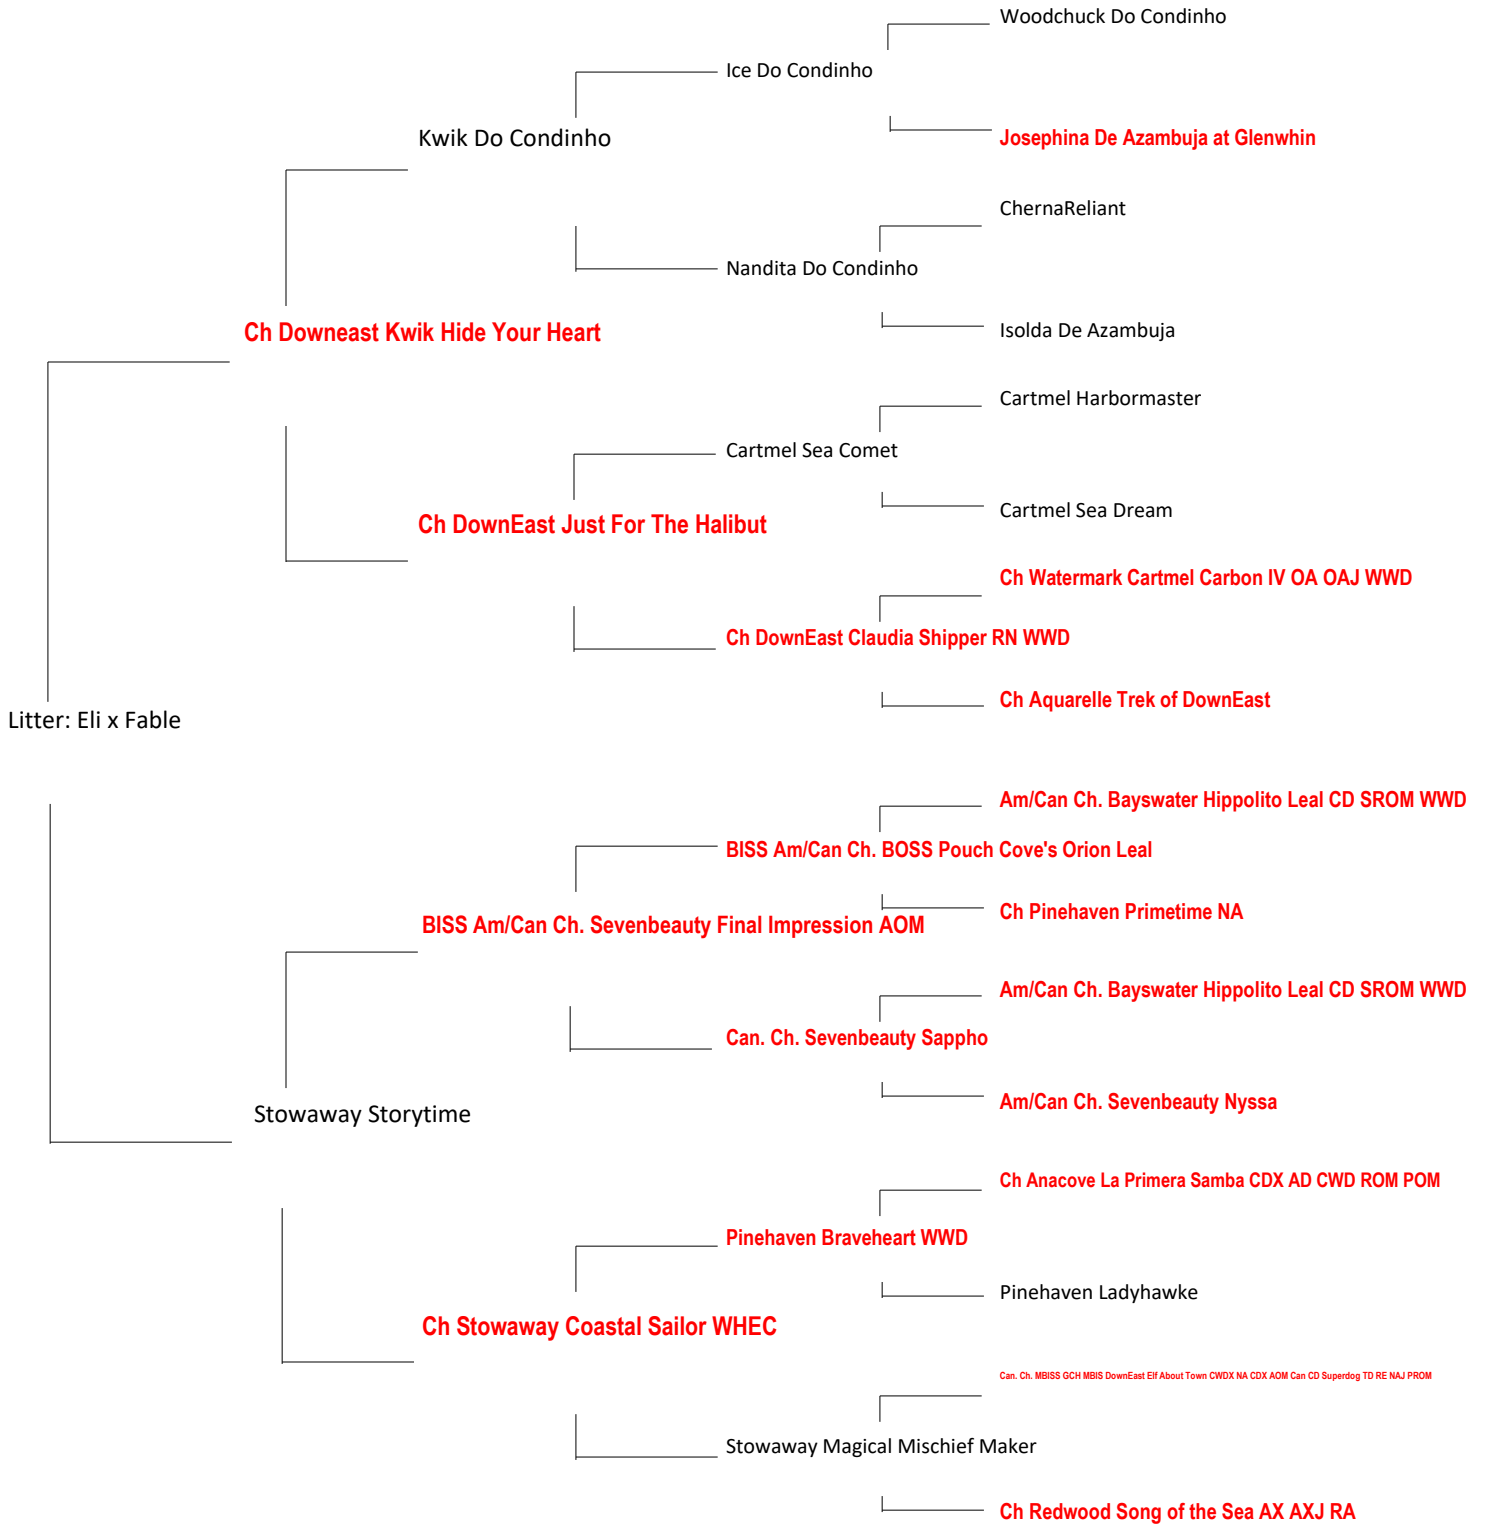

Pedigree for Litter: Eli x Fable

Janet Boyd
 Stowaway PWDs
 15207 State Street
 Snohomish, WA 98296

I hereby certify that this pedigree is true and complete to the best of my knowledge.

X _____ Date: _____